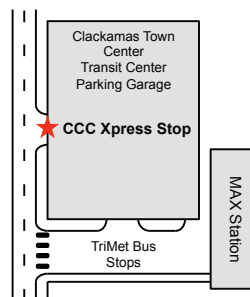

If information is needed in another language contact Student Life & Leadership Office at 503-594-3040.

 = Peak usage, limited seats available
 = New service / Seats added
Bold print = PM

The CCC Xpress is **FREE** to students and the community. For more information visit us online at www.clackamas.edu/transportation and Google Maps!

WHERE TO WAIT

Clackamas Town Center Stop (CTC)

Clackamas Town Center (CTC): Under the MAX Green Line parking garage

Oregon City Campus (OC): At the bus turnaround area

Harmony Campus: At the building entrance